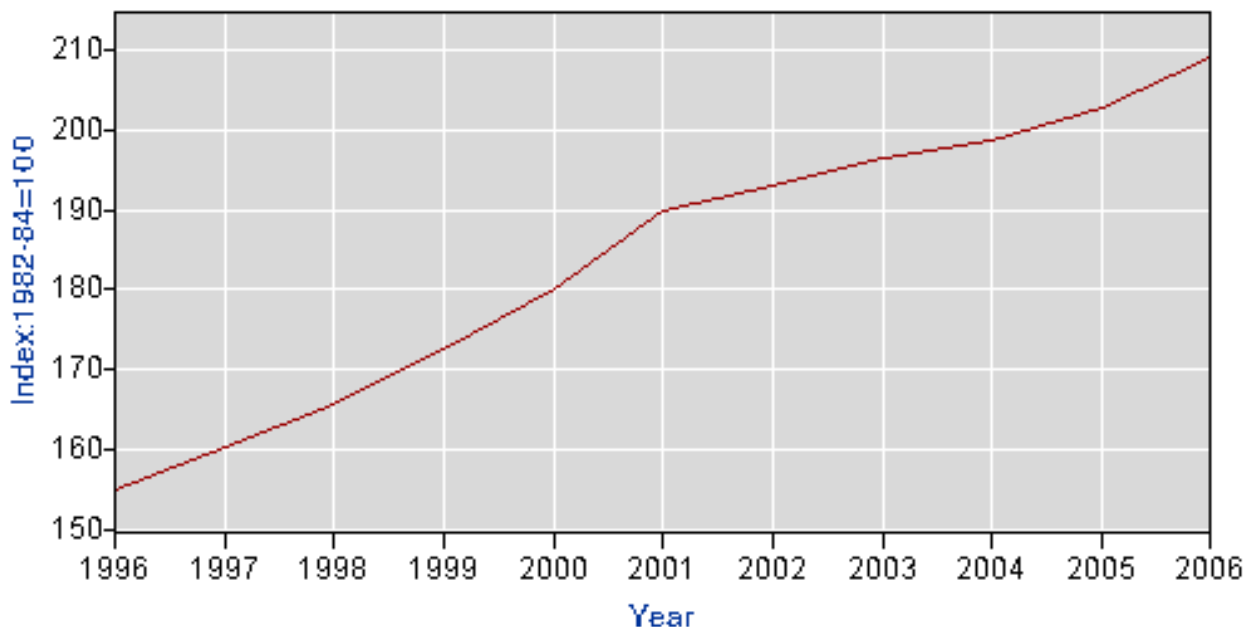

**Change Output Options:**

From:                      To:

include graphs **NEW!**

Data extracted on: January 26, 2007 (7:09:26 PM)

### Consumer Price Index - All Urban Consumers

**Series Id:** CUURA422SA0  
 Not Seasonally Adjusted  
**Area:** San Francisco-Oakland-San Jose, CA  
**Item:** All items  
**Base Period:** 1982-84=100

Year	Annual
1996	155.1
1997	160.4

1998	165.5
1999	172.5
2000	180.2
2001	189.9
2002	193.0
2003	196.4
2004	198.8
2005	202.7
2006	209.2