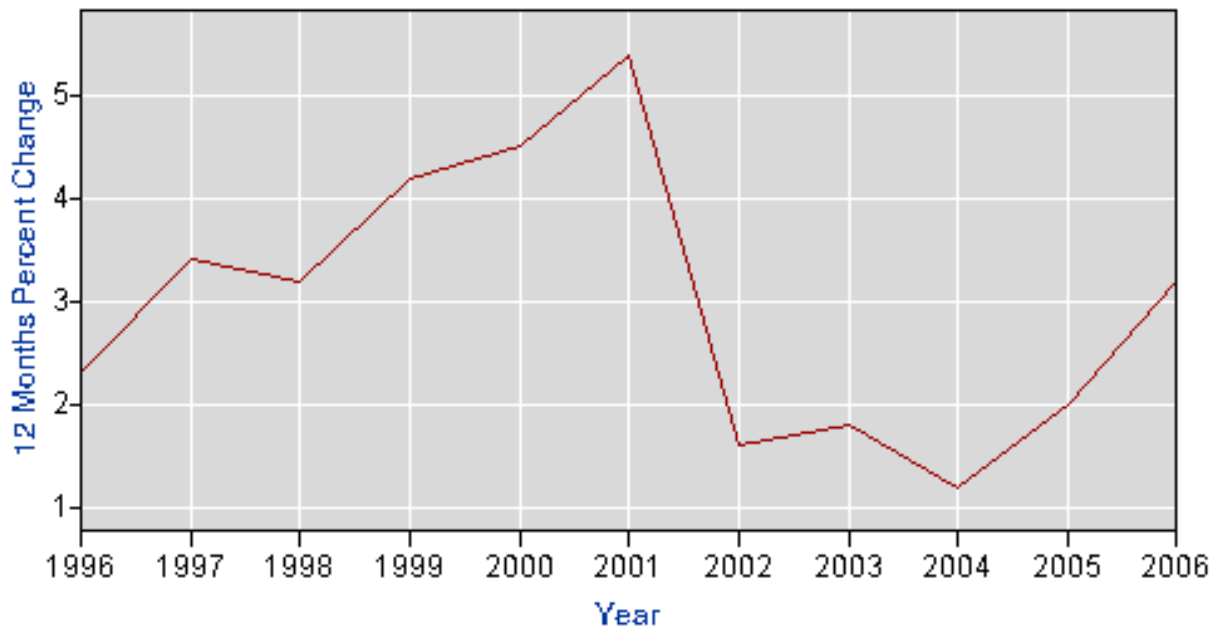

1998	165.5
1999	172.5
2000	180.2
2001	189.9
2002	193.0
2003	196.4
2004	198.8
2005	202.7
2006	209.2

## 12 Months Percent Change

**Series Id:** CUURA422SA0

Not Seasonally Adjusted

**Area:** San Francisco-Oakland-San Jose, CA

**Item:** All items

**Base Period:** 1982-84=100

Year	Annual
1996	2.3
1997	3.4
1998	3.2
1999	4.2
2000	4.5
2001	5.4
2002	1.6